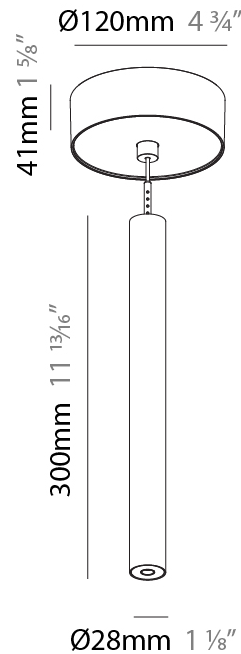

GENERAL

Series: Hangover
Subseries: Hangover Plug Monopoint Surface Canopy
Brand: Prolight
Division: Architectural
Mounting Type: Suspension
Mounting Location: Ceiling
Subcategory: Pendant

PHYSICAL

Shape: Cylinder
Diameter (mm): 28
Diameter (in): 1 1/8
Height (mm): 300
Height (in): 11 13/16
Max. Overall Height (mm): 2300
Max. Overall Height (in): 90 3/16
Light Distribution: Downlight
Weight (kg): 0.75
Weight (lbs): 1.65
Fixture Finish: [SSR / BKV / CWI / CRY / HAB / UFT / ITA / RUA / FTG / MYG / LOD / PUS / FRO / FUP / KIA / POP / BLS / SPG / MEY / GOH / GUM / CHC / COM / ABZ / JAG / OBR / MOS / ROR](#)
Fixture Material: Aluminum
Cable Details: [2000mm or 4000mm Black Cable](#)

ELECTRICAL

Lamp Type: LED (Zhaga Standard)
Input Wattage (W): 6.6
Total Output Wattage (W): 6
Dimming: Tri-Mode (Non-Dimming and Phase Dimming (120Vac only) and 0-10V Dimming)
Driver Included: Yes
Driver Location: External
Driver Type: Integral LED Driver - Universal
Driver Class: Class 2
Housing: ENCP3 w/quick connect
Input Voltage (V): 120 - 277
Constant Current (MA): 500

LED

Number of LEDs: 1
Color Temperature (°K): [2700 / 3000 / 4000](#)
Max. Delivered Lumen (lm): 330 / 360 / 380
CRI: >90 CRI
Efficiency (%): 86
Lamp Life (hrs): 50000
Upon Request: ***3500K available in minimum quantities (larger quantities upon request)

OPTICAL

Optic°: [24 / 32 / 34 / 55 / 58](#)

RATINGS AND CERTIFICATIONS

Certified By: Certified for North American Standards
IP rating: IP20