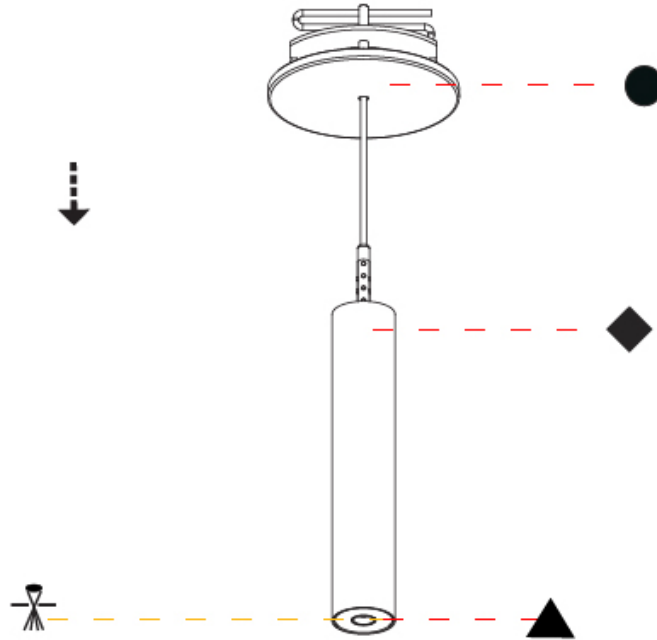

HANGOVER PLUG MONOPOINT RECESSED CANOPY SUSPENSION

A30839-

PROJECT
TYPE
SPECIFIER
QUANTITY
DATE

A