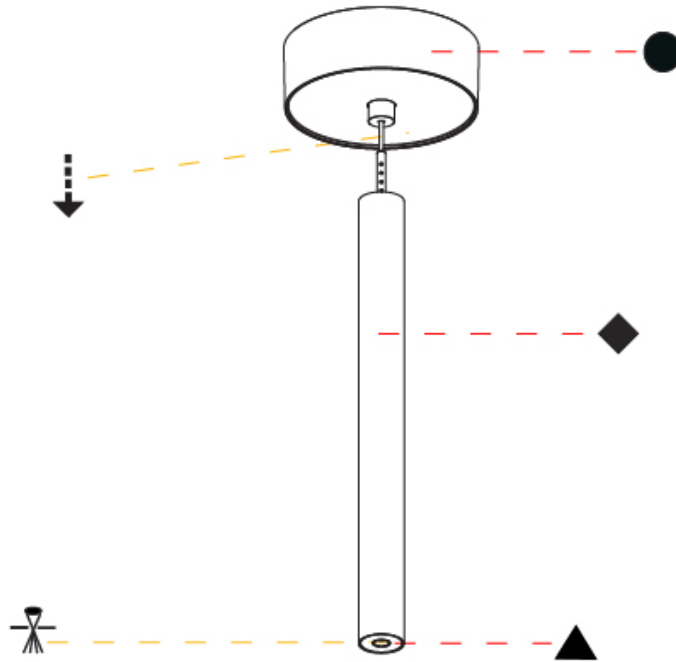

Shape: Cylinder
 Diameter (mm): 28
 Diameter (in): 1 1/8
 Height (mm): 300
 Height (in): 11 13/16
 Max. Overall Height (mm): 2300
 Max. Overall Height (in): 90 3/16
 Light Distribution: Downlight
 Weight (kg): 0.75
 Weight (lbs): 1.65
 Fixture Finish: [SSR / BKV / CWI / CRY / HAB / UFT / ITA / RUA / FTG / MYG / LOD / PUS / FRO / FUP / KIA / POP / BLS / SPG / MEY / GOH / GUM / CHC / COM / ABZ / JAG / OBR / MOS / ROR](#)
 Fixture Material: Aluminum
 Cable Details: [2000mm or 4000mm Black Cable](#)

OPTICAL

Optic°: [24 / 32 / 34 / 55 / 58](#)

RATINGS AND CERTIFICATIONS

Certified By: Certified for North American Standards
 IP rating: IP20

HANGOVER PLUG MONOPOINT SURFACE CANOPY SUSPENSION

A30845-

PROJECT	_____
TYPE	_____
SPECIFIER	_____
QUANTITY	_____
DATE	_____

Shape: Cylinder
 Diameter (mm): 28
 Diameter (in): 1 1/8
 Height (mm): 450
 Height (in): 17 11/16
 Max. Overall Height (mm): 2450
 Max. Overall Height (in): 96 7/16
 Light Distribution: Downlight
 Weight (kg): 0.504
 Weight (lbs): 1.11
 Fixture Finish: [SSR / BKV / CWI / CRY / HAB / UFT / ITA / RUA / FTG / MYG / LOD / PUS / FRO / FUP / KIA / POP / BLS / SPG / MEY / GOH / GUM / CHC / COM / ABZ / JAG / OBR / MOS / ROR](#)
 Fixture Material: Aluminum
 Cable Details: [2000mm or 4000mm Black Cable](#)